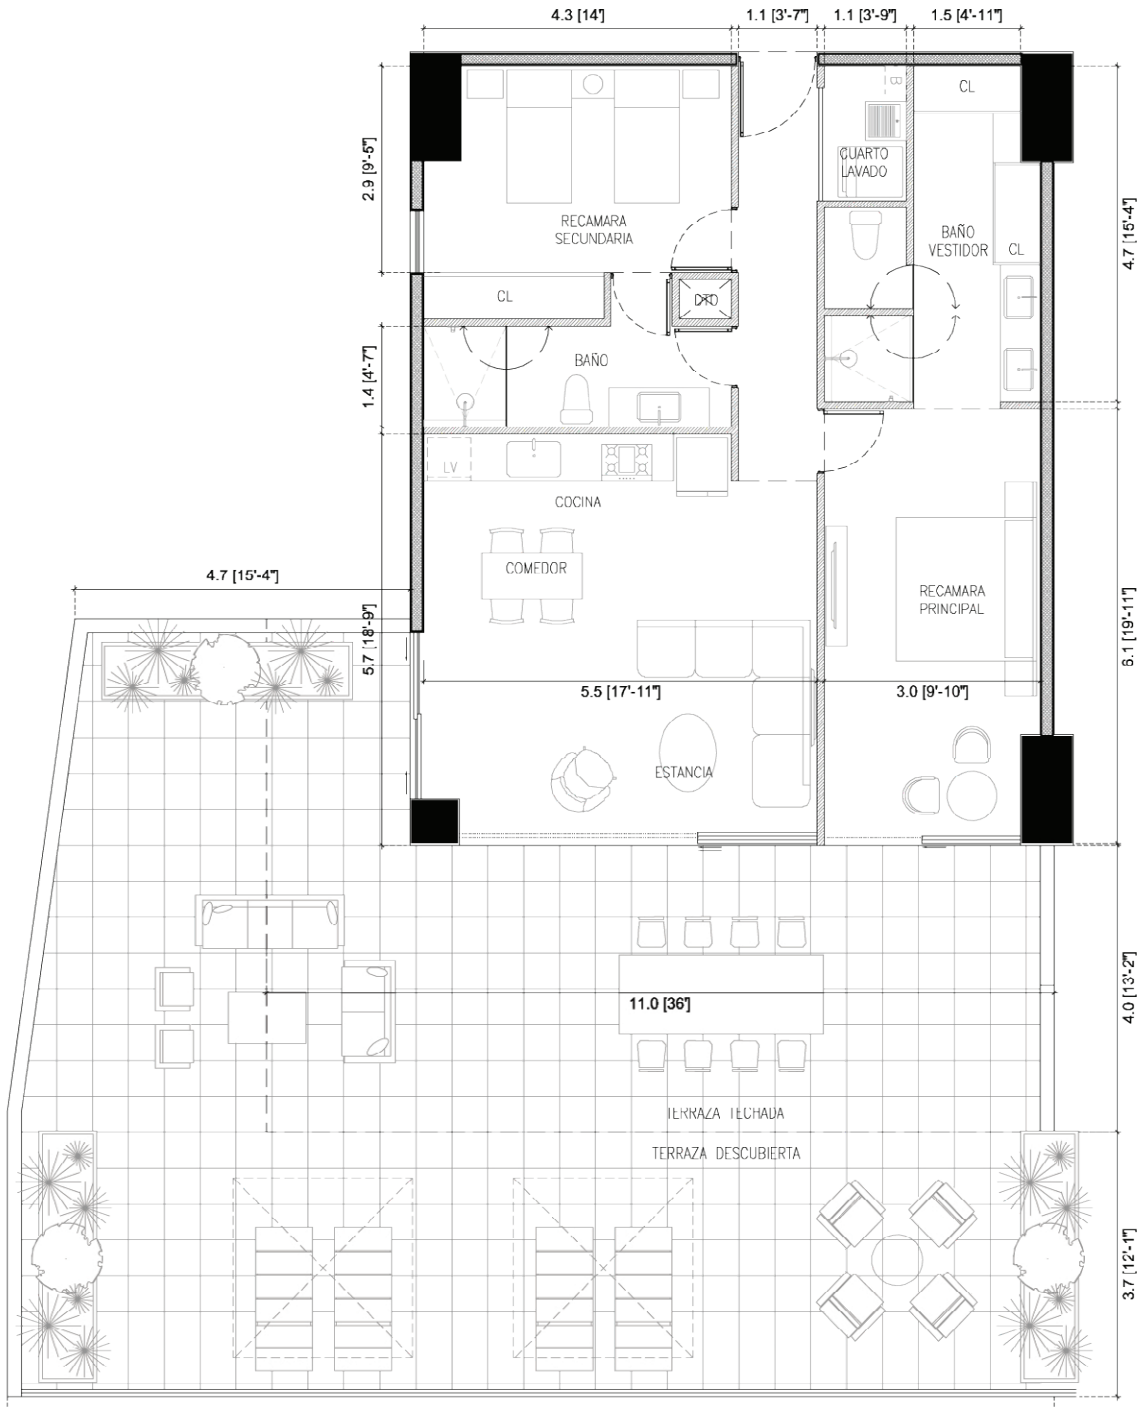

OASIS

UNIT TYPE	UNIT	102		A.C. AREA = 1,054 TERRACE = 1,353 TOTAL = 2,407	SF
DATE	LEVEL	1		A.C. AREA = 97.92 TERRACE = 125.67 TOTAL = 223.59	M2
EXHIBIT B					

Disclaimer: All efforts have been made to ensure the accuracy of this floor plan. Changes may be made during the development process and dimensions, fixtures, finishes and specifications are subject to change without notice. Window placement, terrace configuration, closet sizes and living areas may vary slightly within each plan type.