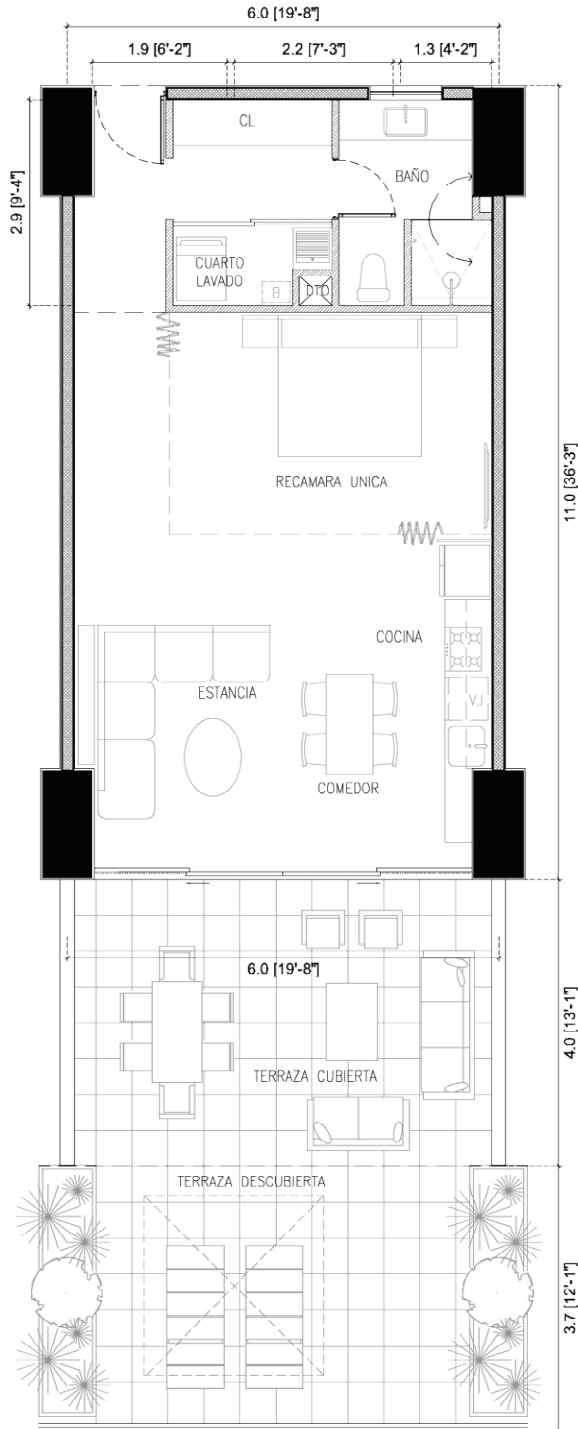

OASIS

UNIT TYPE	UNIT	104		A.C. AREA = 712	SF
DATE				TERRACE = 496	
EXHIBIT B	LEVEL	1		A.C. AREA = 66.18	M2
			TERRACE = 46.09		
			TOTAL = 1,208		
			TOTAL = 112.27		

Disclaimer: All efforts have been made to ensure the accuracy of this floor plan. Changes may be made during the development process and dimensions, fixtures, finishes and specifications are subject to change without notice. Window placement, terrace configuration, closet sizes and living areas may vary slightly within each plan type.