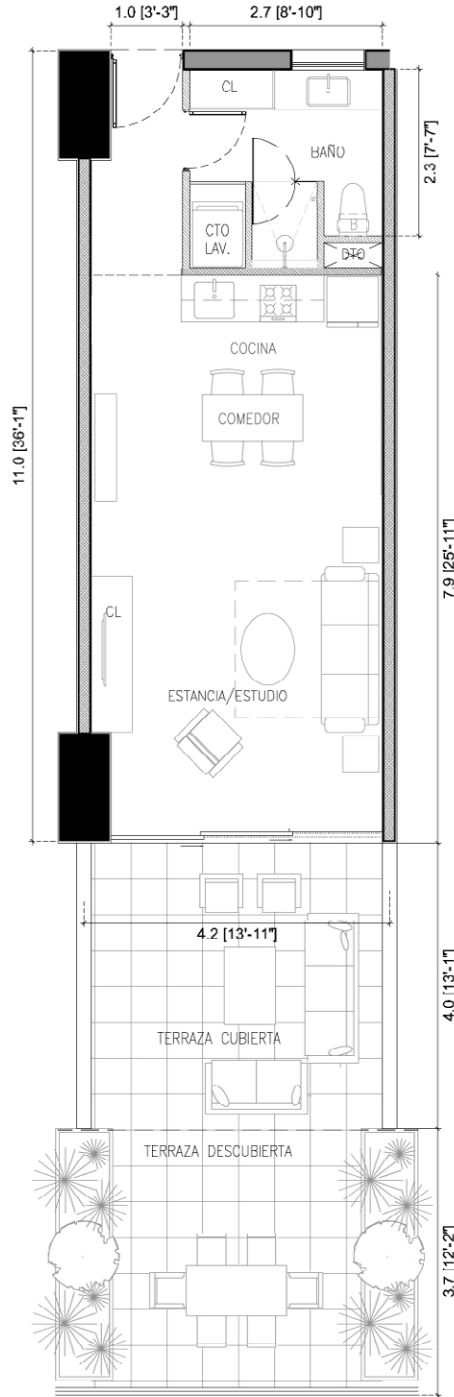

OASIS

UNIT TYPE	UNIT	105		A.C. AREA = 505	SF
DATE				TERRACE = 351	
EXHIBIT B				TOTAL = 856	
	LEVEL	1		A.C. AREA = 46.88	M2
				TERRACE = 32.64	
				TOTAL = 79.52	

Disclaimer: All efforts have been made to ensure the accuracy of this floor plan. Changes may be made during the development process and dimensions, fixtures, finishes and specifications are subject to change without notice. Window placement, terrace configuration, closet sizes and living areas may vary slightly within each plan type.