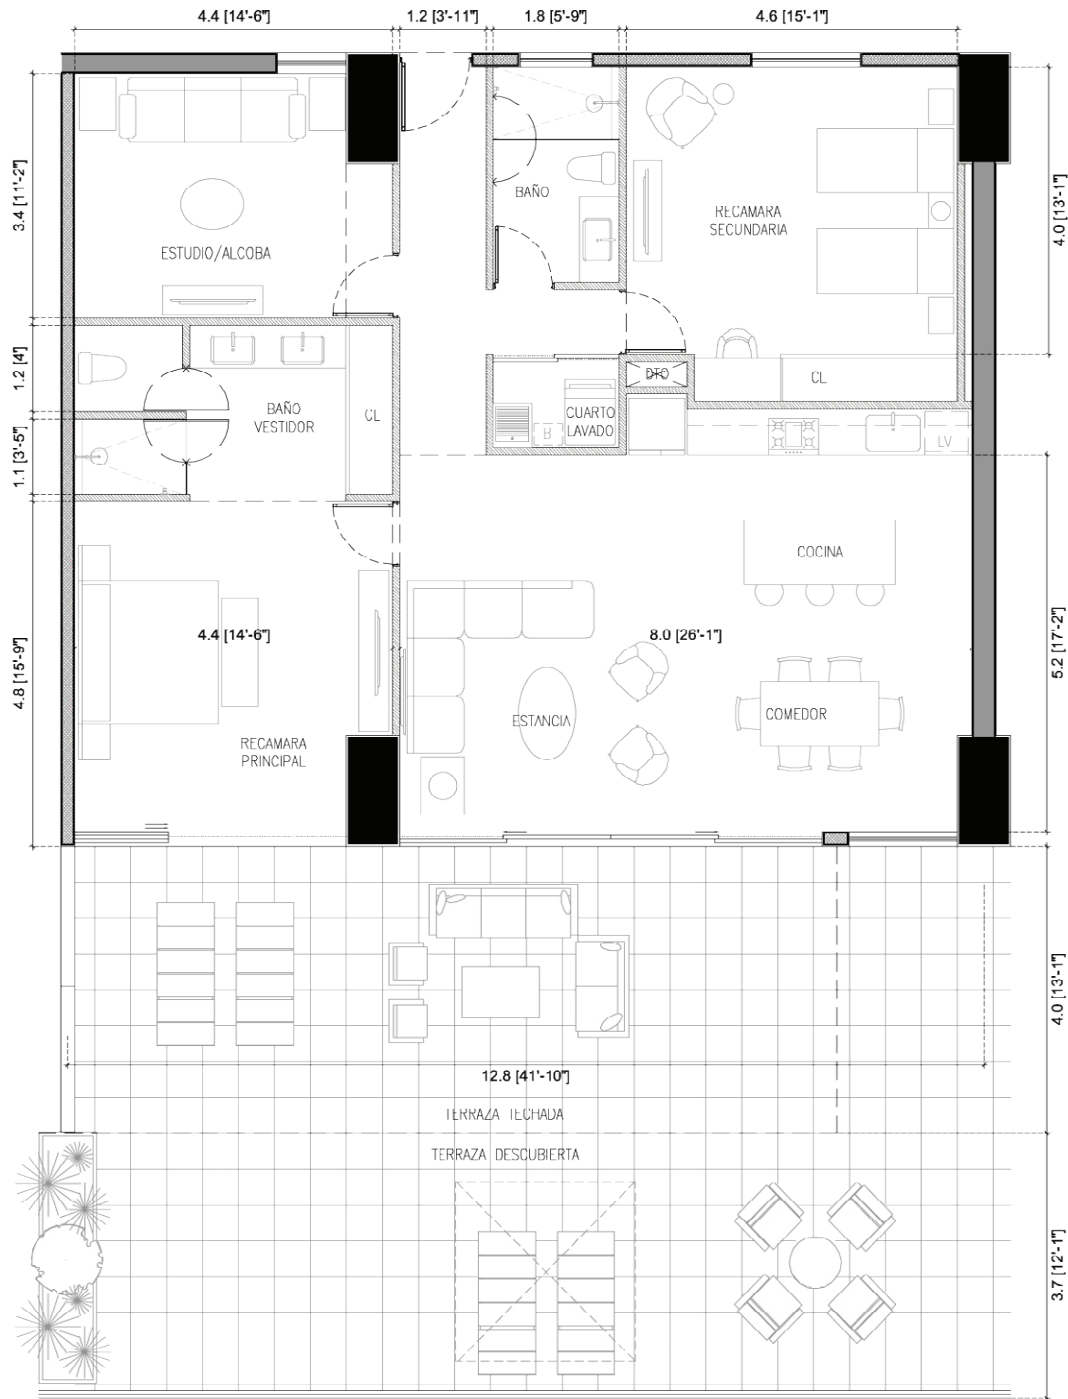

# OASIS

UNIT TYPE	<b>UNIT</b>	<b>106</b>		A.C. AREA = 1,515 TERRACE = 1,028 <b>TOTAL = 2,543</b>	<b>SF</b>
DATE	<b>LEVEL</b>	<b>1</b>		A.C. AREA = 140.76 TERRACE = 95.48 <b>TOTAL = 236.24</b>	<b>M2</b>
EXHIBIT <b>B</b>					

Disclaimer: All efforts have been made to ensure the accuracy of this floor plan. Changes may be made during the development process and dimensions, fixtures, finishes and specifications are subject to change without notice. Window placement, terrace configuration, closet sizes and living areas may vary slightly within each plan type.