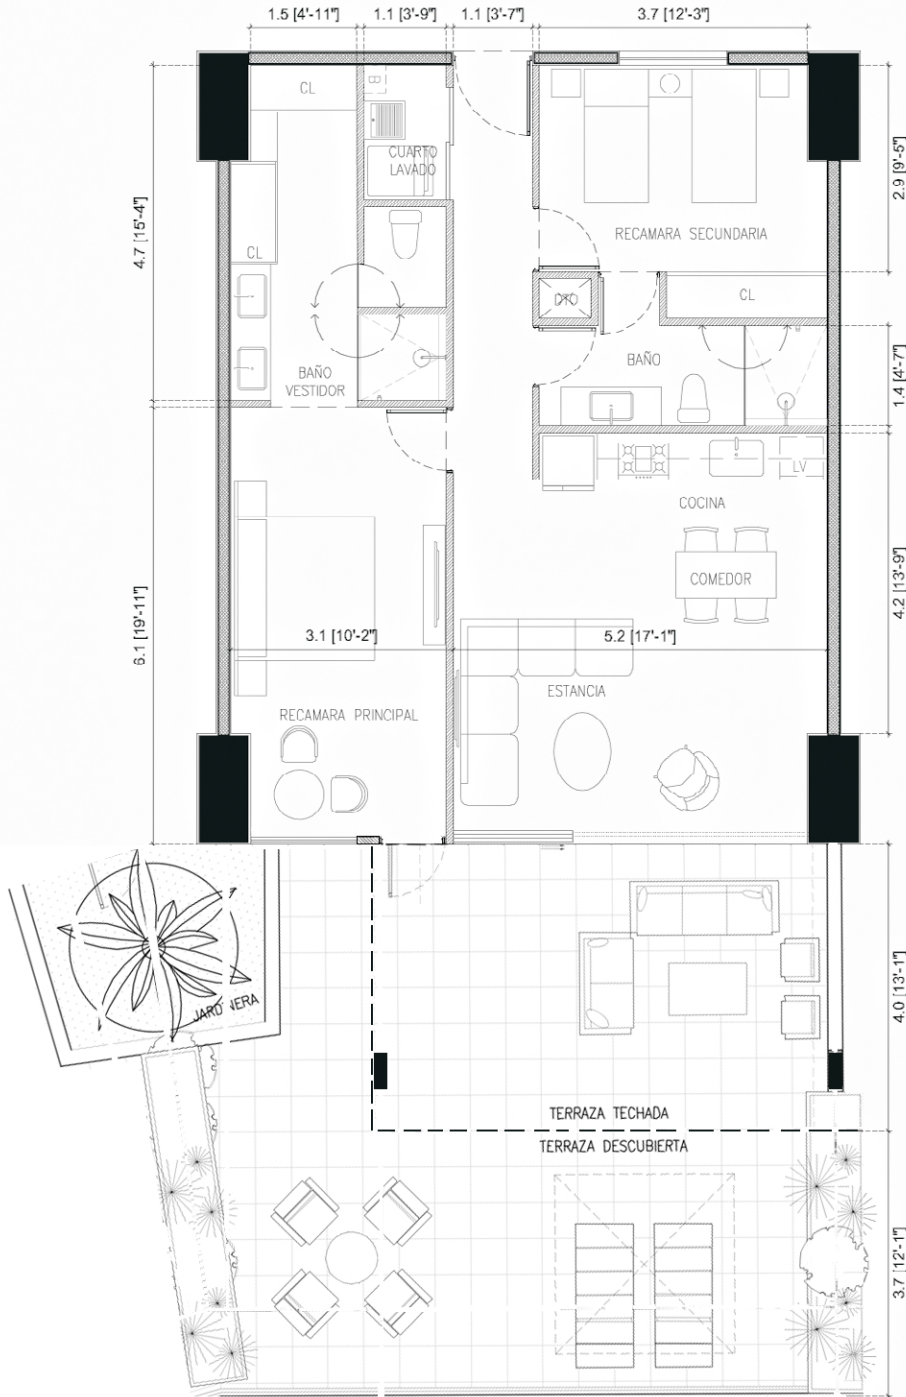

OASIS

| | | | | | |
|---------------------|--------------|------------|--|---|-----------|
| UNIT TYPE | UNIT | 107 |  | A.C. AREA = 1,010 TERRACE = 676 TOTAL = 1,686 | SF |
| DATE | LEVEL | 1 | | A.C. AREA = 93.84 TERRACE = 62.84 TOTAL = 156.68 | M2 |
| EXHIBIT B | | | | | |

Disclaimer: All efforts have been made to ensure the accuracy of this floor plan. Changes may be made during the development process and dimensions, fixtures, finishes and specifications are subject to change without notice. Window placement, terrace configuration, closet sizes and living areas may vary slightly within each plan type.