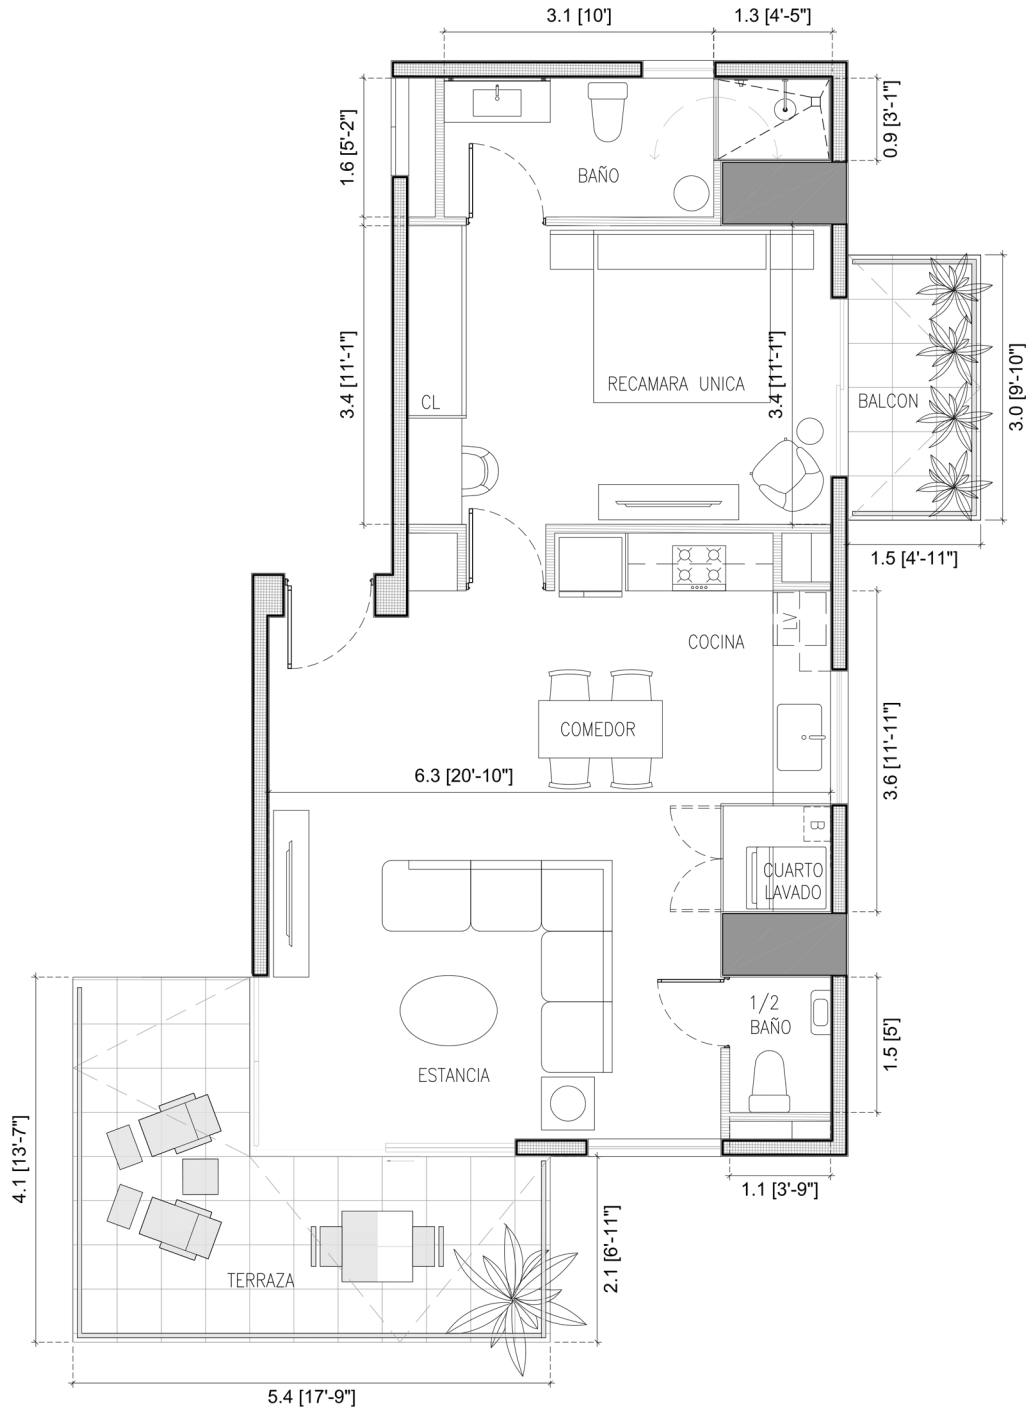

# OASIS

UNIT TYPE	<b>UNIT</b>	<b>213</b>		A.C. AREA = 792 TERRACE = 214 <b>TOTAL = 1,006</b>	<b>SF</b>
DATE	<b>LEVEL</b>	<b>2</b>		A.C. AREA = 73.54 TERRACE = 19.90 <b>TOTAL = 93.44</b>	<b>M2</b>
EXHIBIT <b>B</b>					

Disclaimer: All efforts have been made to ensure the accuracy of this floor plan. Changes may be made during the development process and dimensions, fixtures, finishes and specifications are subject to change without notice. Window placement, terrace configuration, closet sizes and living areas may vary slightly within each plan type.